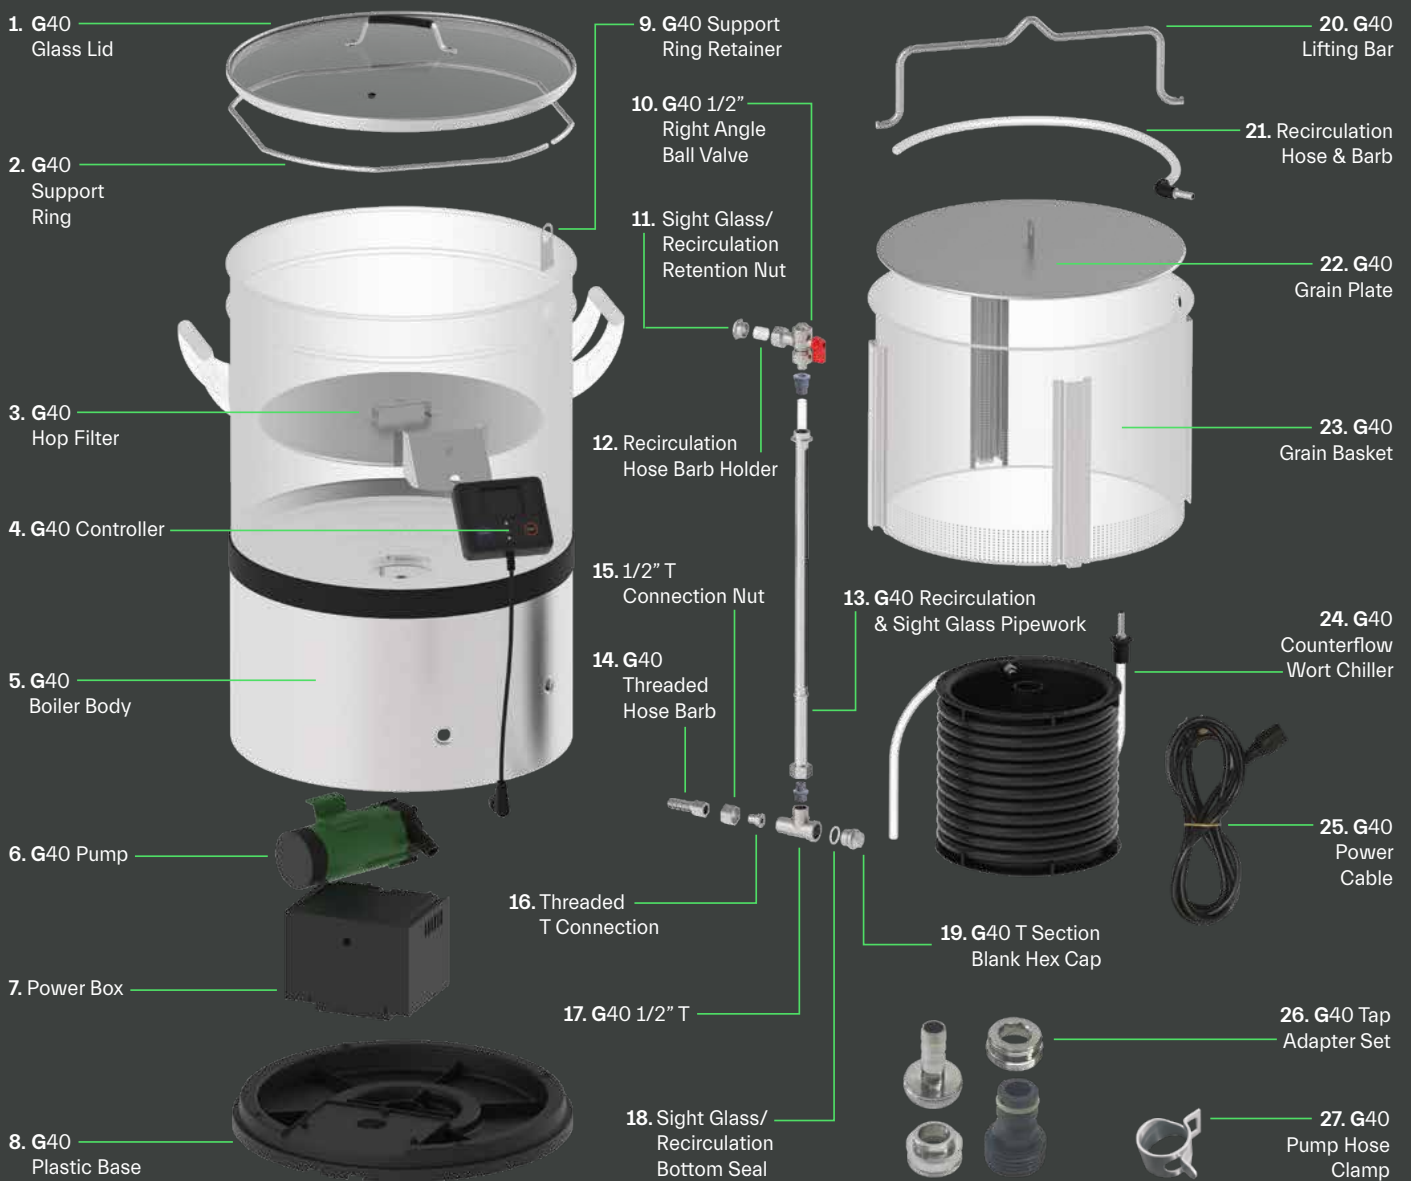

ANATOMY DIAGRAM & PARTS LIST

GRAINFATHER

LIST OF PARTS

HI, I'M THE G40
& HERE ARE ALL
OF MY PARTS

1	G40 Glass Lid	10907
2	G40 Support Ring	10900
3	G40 Hop Filter	10955
4	G40 Controller	10834
5	G40 Boiler Body	N/A
6	G40 Pump	10833
7	Power Box	N/A
8	G40 Plastic Base (NZ/AU/UK/EU)	10959
8	G40 Plastic Base (US)	10960
9	G40 Support Ring Retainer	10926
10	G40 1/2" Right Angle Ball Valve	10843
11	Sight Glass/Recirculation Retention Nut	Refer to A
12	Recirculation Hose Barb Holder	Refer to B
13	G40 Recirculation & Sight Glass Pipework	10835
14	G40 Threaded Hose Barb	10951
15	1/2" T Connection Nut	Refer to A
16	Threaded T Connection	Refer to A
17	G40 1/2" T	10902
18	Sight Glass/Recirculation Bottom Seal	Refer to B
19	G40 T Section Blank Hex Cap	10836
20	G40 Lifting Bar	10838
21	Recirculation Hose & Barb	Refer to B
22	G40 Grain Plate	10837
23	G40 Grain Basket	10832
24	G40 Counterflow Wort Chiller	10840
25	G40 Power Cable (EU)	10914
25	G40 Power Cable (UK)	10915
25	G40 Power Cable (NZ/AU) 10A	10839
25	G40 Power Cable (NZ/AU) 15A	10845
25	G40 Power Cable (US)	10917
26	G40 Tap Adapter Set	10399
27	G40 Pump Hose Clamp	10905
A	G40 Nuts & Bolts Pack	10920
B	G40 Silicone & Seals Pack	10841

 **BREWING SYSTEM**

GRAINFATHER
3
YEAR WARRANTY